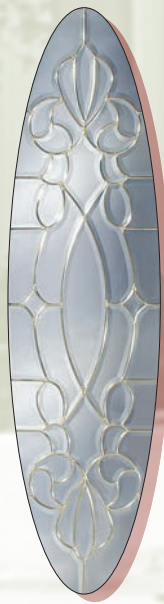

Premier Series - Northern Red Oak

Excellence • Elegance • Eloquence...

Escon

Premier Series

DOOR FEATURES (Northern Red Oak)

Door Features:

Escon Premier Series has the doors and sidelights you need to customize the perfect entryway. This high quality collection of exterior doors boasts Two Sided Raised Molding with Real Northern Red Oak and a variety of glass options. All doors and complementing components are available in a variety of stains and finishes that complete your home's exterior.

ESCON Collection:

- Premier Series (Mahogany)
- Excellent Series
- Craftsman Series
- French Door Series
- Fiberglass
- Southwest Series

Available Stains:

Escon Corporation: 7222 E. Gage Avenue, Commerce, CA 90040

Rich grain woods are kiln-dried and hand selected to meet Escon standards for both quality and appearance. The mix of traditional and contemporary decorative glass is triple glazed and insulated for efficiency and durability. Complementing single or double sidelights are also available in several of the door designs.

O809L/TGB

See O509 for glass options (Page 4)

8'

O816DO/TGB

See O516 for glass options (Page 5)

O820A/TGB

O820C/TGB

O820CO/TGB
Available in Zinc