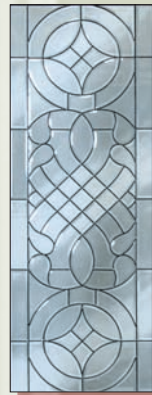

O519BO/TGB

Available in Black and Zinc
See above for more glass options

M516W/TGI
Wrought Iron
Granite background

M516S/TGI
Wrought Iron
Granite background

M516R/TGI
Wrought Iron
Sandblast background

M516BO/TGP
Available in Brass
and Zinc