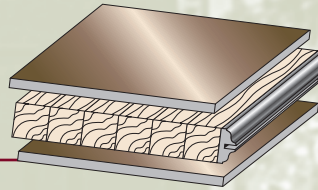

Premier Series - Northern Red Oak

Excellence • Elegance • Eloquence...

Escon

Premier Series

DOOR FEATURES (Northern Red Oak)

Door Features:

Escon Premier Series has the doors and sidelights you need to customize the perfect entryway. This high quality collection of exterior doors boasts Two Sided Raised Molding with Real Northern Red Oak and a variety of glass options. All doors and complementing components are available in a variety of stains and finishes that complete your home's exterior.

* For More Specific Information, Contact your Escon Door Dealer.

BTS

BETTER THAN SOLID

Escon Doors Displaying the BTS symbol is your assurance of a door made with State-of-the-art construction techniques. All BTS Door Stiles are constructed with fused, solid wood pieces and laminated with a solid 5mm thick clear face for superior appearance and strength. Look for the BTS symbol on our doors -- It means the door is designed and built to provide an extreme level of protection against warping, cracking and splitting.