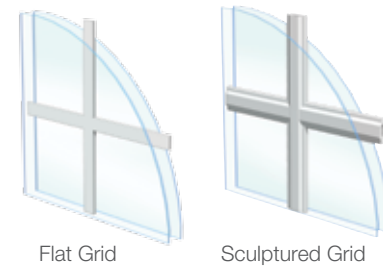

Make it your *Own*

Grids

Express your creativity and dramatically increase your home's curb appeal with our virtually endless grid options. Flat and Sculptured grids are placed inside the glass unit for easy cleaning.