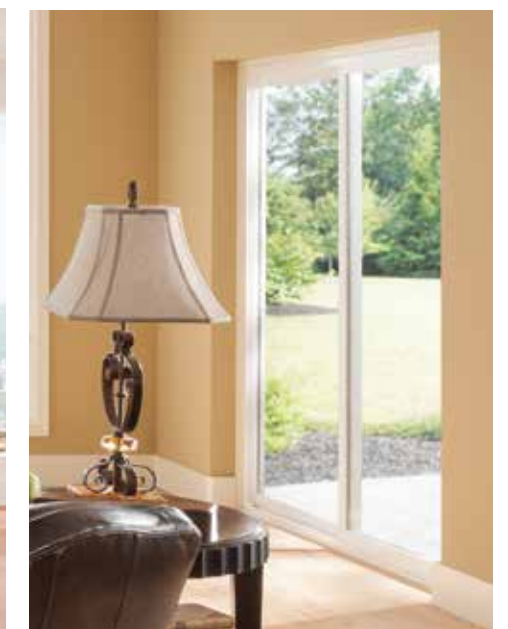

SLIDING DOOR

Style Line Series sliding patio doors are the perfect complement to Style Line windows, with the same narrow frame profile that expands your home and your view.