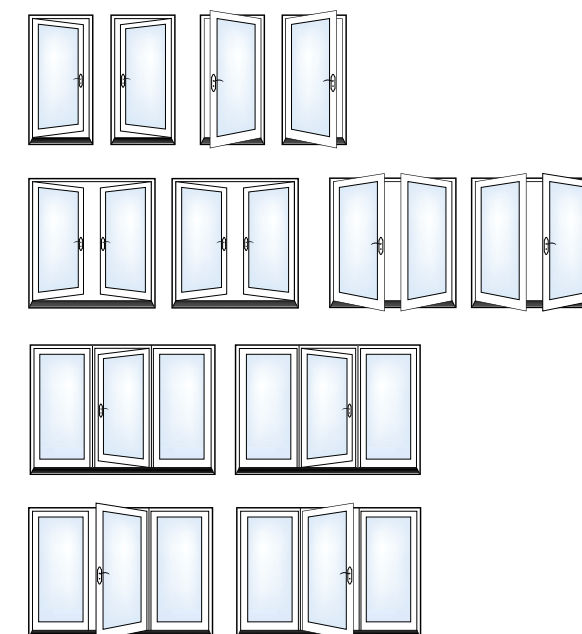

▲ Nothing can expand a room and bring the outside in like a Simonton Bay or Bow window. This Bay window features a Picture window in the center, flanked by two operable Casements. The Bay window can be made with 35 or 45-degree angles. Bow windows are comprised of three or more windows mullied at 10-degree increments. Simonton Bay and Bow windows can be made with a variety of operating styles.

versatile Hinged Patio Door, the elegant French Sliding Patio Door or the sleek Contemporary Patio Door, you'll love the view from here.

▲ **The French Sliding Patio Door** features a wide stile and rail design that provides the elegant look of a French Rail hinged patio door with the space-saving operation of a sliding patio door.

▲ **The Contemporary Patio Door** boasts a sleek, streamlined profile. The broad expanse of glass afforded by a narrower panel frame results in larger sight lines for a clean, unobstructed view.

▲ **Lumera™ Fiberglass Hinged Patio Door** combines the elegant design of a true French hinged patio door with low-maintenance, energy-efficient fiberglass construction. The fiberglass panel resists dents and dings from day-to-day traffic and will never rust, corrode or rot. And you won't find a more energy-efficient door on the market today.

Sliding Door Configurations

Hinged Door Configurations

Ask your Simonton Windows® dealer which Patio Door is right for you.

Some doors shown with optional grids and hardware.

Why choose Simonton?

When you choose DaylightMax windows, you're also choosing Simonton, a trusted company that people have been coming home to for 65 years.