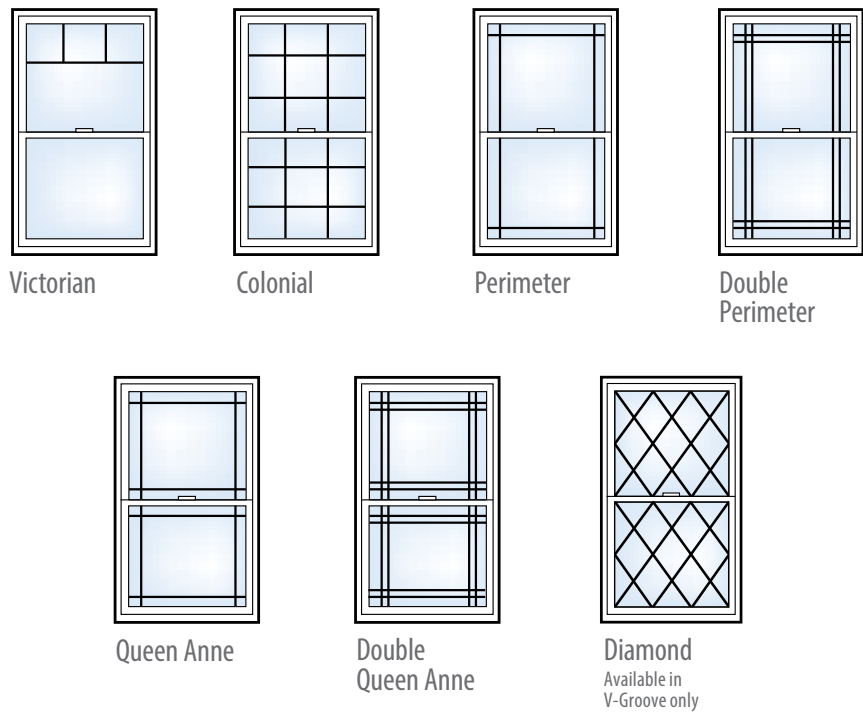

*Available on Fiberglass Hinged Patio Door only.

Decorum
BY SIMONTON

Add some sparkle.
The right grid design can really accentuate the architectural style of your home. Choose from flat and sculptured to assorted grid patterns, or elegant V-Groove glass. DaylightMax™ grids are placed between the glass panes, so your windows are easier to clean.

Flat Sculptured (3/4") Sculptured (1")

Grid patterns*:

*Other patterns available by request.

Decorative glass.

Glass options are available for privacy, increased energy efficiency or just to add a stylish touch.