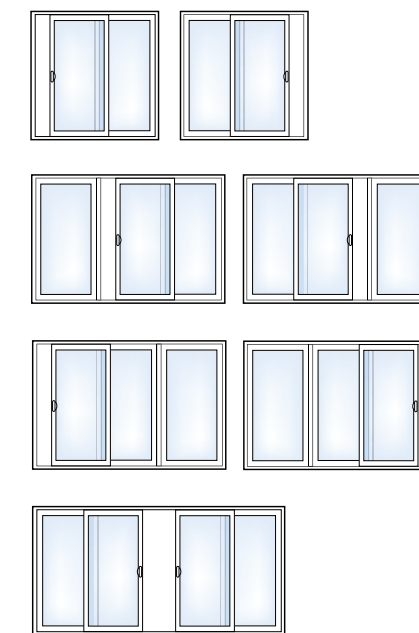

Now that you've selected the ultimate windows for your home, may we suggest the perfect patio door?

Simonton patio doors help open living areas, bring the outside in and are an excellent way to make the most of a great view. Whether you choose the

versatile Hinged Patio Door, the elegant French Sliding Patio Door or the sleek Contemporary Patio Door, you'll love the view from here.

Sliding Door Configurations

Hinged Door Configurations

Ask your Simonton Windows® dealer which Patio Door is right for you.

Some doors shown with optional grids and hardware.