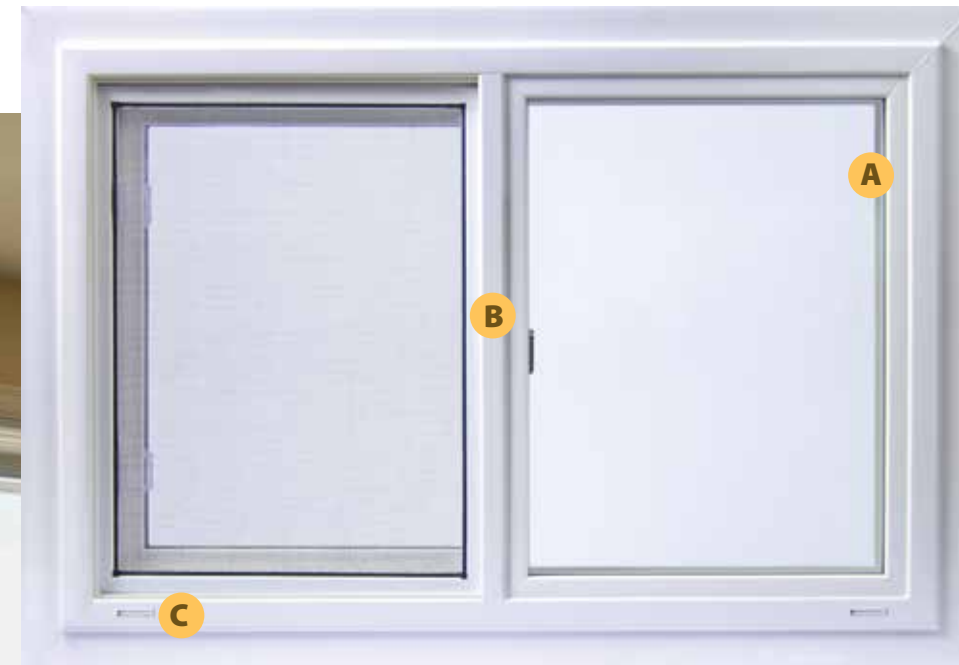

On Casement windows, the convenient handle virtually disappears when not in use.

The Simonton difference is in the details.

- **A** A mitered glazing bead provides a neatly finished appearance.
- **B** The interlock features the same narrow, low profile design as the frame, for attractive symmetry.
- **C** Weep holes are covered by small baffles to keep insects out and to provide a finished look.