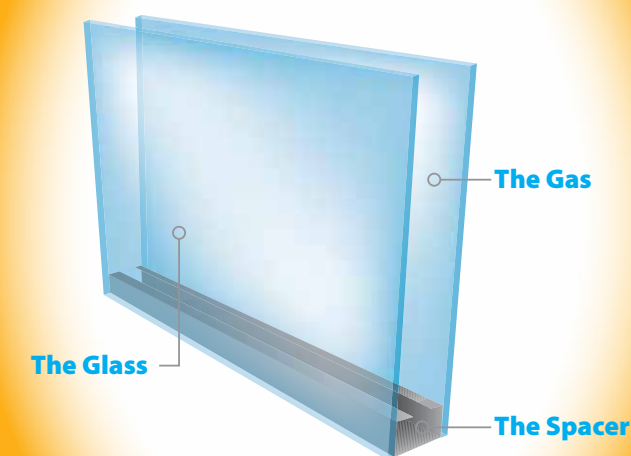

INSULATING GLASS UNIT