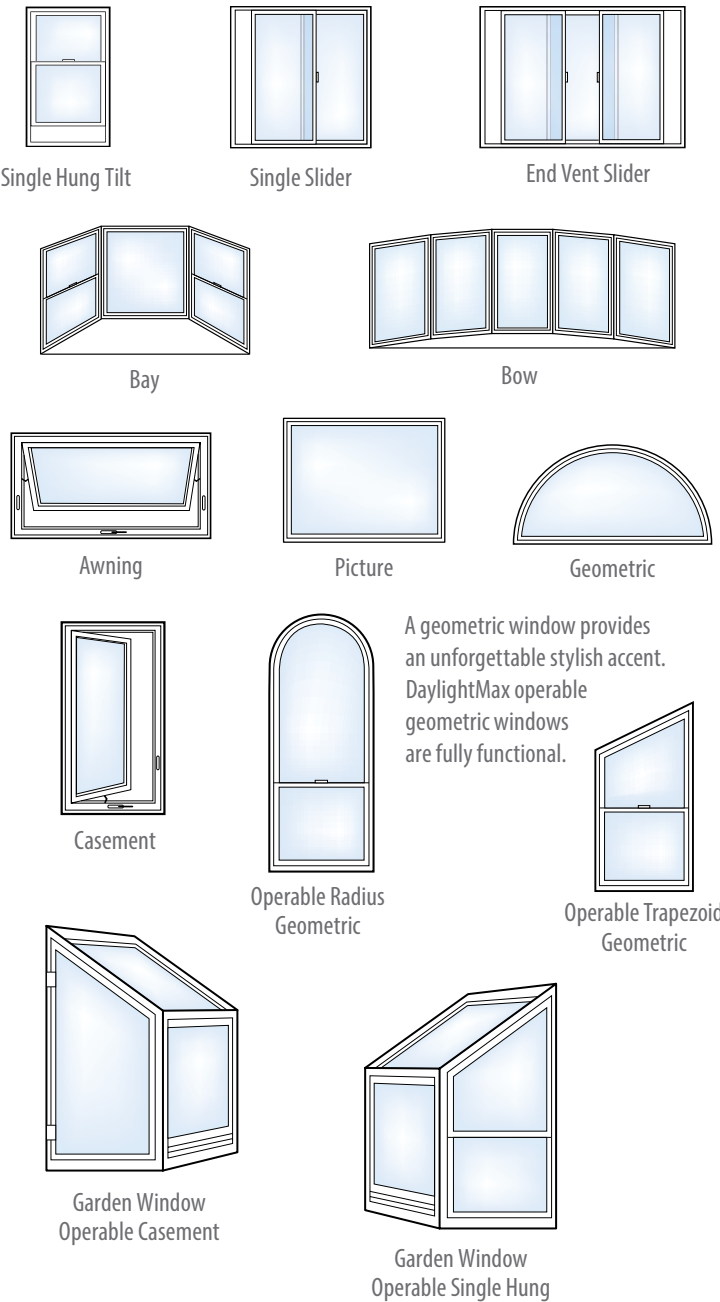

The optional Supercept™ spacer features a U-channel design and is made of stainless steel alloy for better thermal performance and increased strength.

The optional Super Spacer® is made of non-metallic foam that is resistant to temperature transfer. Its flexible design makes it the best choice for curved windows.

INSULATING GLASS UNIT

Dare to dream.

Replacing your old windows with beautiful Simonton DaylightMax™ windows and doors is the perfect opportunity to transform your home with exciting geometrics, completely new styles or mulled configurations. If you can dream it, you can make it happen with Simonton and DaylightMax.

A geometric window provides an unforgettable stylish accent. DaylightMax operable geometric windows are fully functional.

▲ Replace a Picture window with a bay or bow window and help open up your home and bring the outside in.

▲ Nothing can expand a room and bring the outside in like a Simonton Bay or Bow window. This Bay window features a Picture window in the center, flanked by two operable Casements. The Bay window can be made with 35 or 45-degree angles. Bow windows are comprised of three or more windows mullied at 10-degree increments. Simonton Bay and Bow windows can be made with a variety of operating styles.