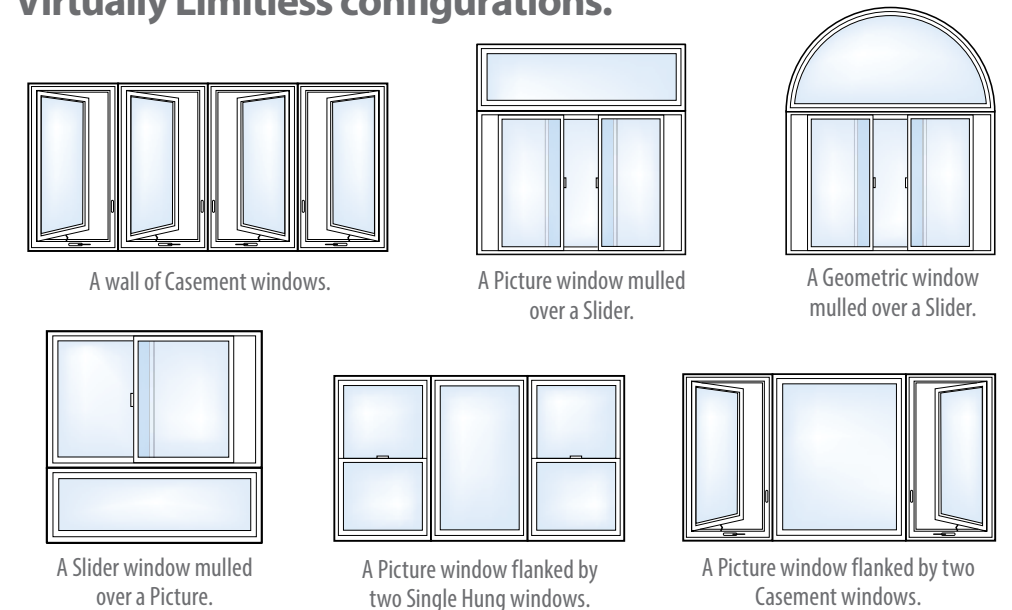

INSULATING GLASS UNIT

Dare to dream.

Replacing your old windows with beautiful Simonton DaylightMax™ windows and doors is the perfect opportunity to transform your home with exciting geometrics, completely new styles or mulled configurations. If you can dream it, you can make it happen with Simonton and DaylightMax.

A geometric window provides an unforgettable stylish accent. DaylightMax operable geometric windows are fully functional.

▲ Replace a Picture window with a bay or bow window and help open up your home and bring the outside in.

▲ DaylightMax windows are available in a full array of Geometric styles, including this Trapezoid Picture window.

▼ DaylightMax windows and doors can be mulled together for virtually unlimited configurations.

◀ A Garden window creates a sun-filled enclave that's perfect for plants or herbs, while the sidelites are fully functional.

Virtually Limitless configurations.

Take the basics beyond.

Simonton DaylightMax™ windows are available in frame styles to meet every installation and architectural need. Select from one of three decorative stucco trim frames or ask your installer what custom trim options they offer with our block and nail fin frames.