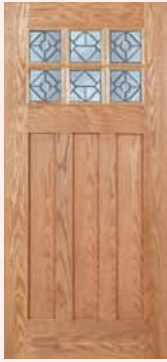

OC636H/TGP