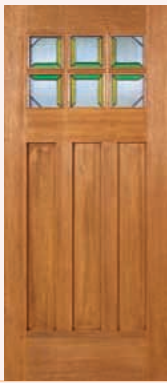

MC636MO/TGZ