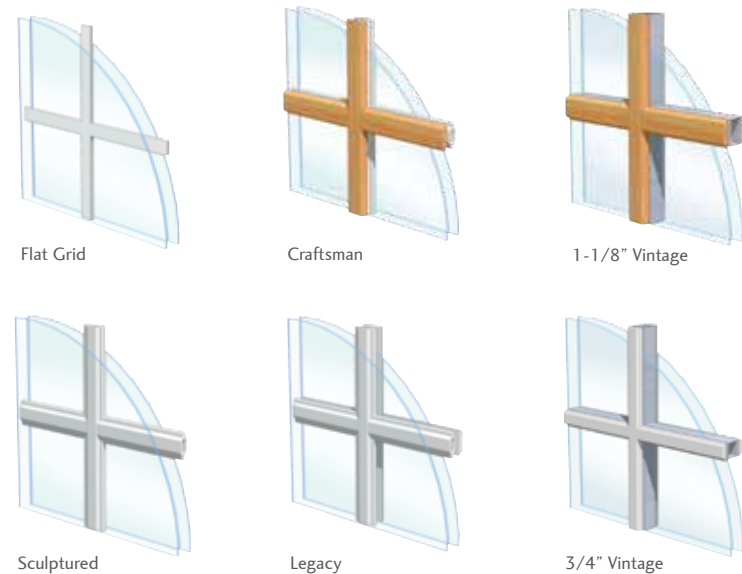

Triple Glazing

Triple glazing technology provides yet another option for improving the energy efficiency of your windows and doors. This technology adds a third layer of glass that improves insulating properties, keeping homes in northern regions warmer.

Interior Colors

Exterior Colors

Choose from seven standard exterior colors. All colors come with white interiors. Tan, Brownstone and Matte Black which can be color matched interior and exterior.

Grids

Express your creativity and dramatically increase your home's curb appeal with our virtually endless grid options. Choose grids inside our insulated glass units for easy cleaning.

Colors shown are approximate due to printing limitations.

Window Hardware

Our window hardware is attractive, durable, secure and easy to operate. All hardware is available in these styles and your choice of finishes.