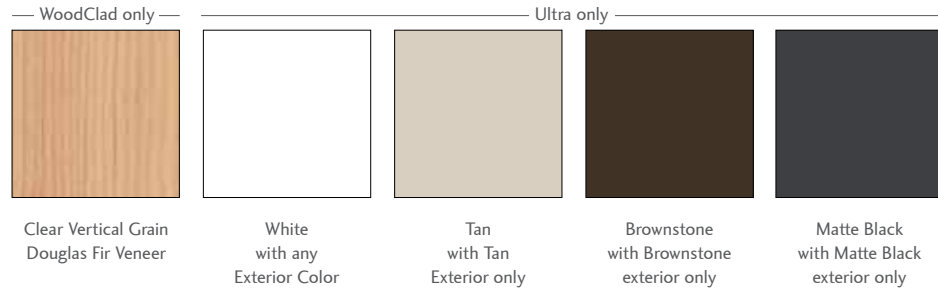

Make it your own...

Glass

As one of the most important components of your window or door, glass can also offer you decorative options and energy efficiency advantages.

Decorative & Tinted Glass

Add privacy or a touch of flare with our many styles of decorative glass. Tinted glass provides additional shading from direct sunlight and warm conditions.

Crystal Groove

Craftsmanship and artistry are combined for distinctive elegance with Milgard Crystal Groove, adding an extra spectrum of light and design that will bring any room to life.

SunCoat® & SunCoatMAX®

Low-E coatings allow visible light through but block heat-bearing and fabric-fading portions of the solar spectrum. The result is less solar gain and UV protection against fading fabrics and furnishings. SunCoat Low-E2 glass comes standard on all Milgard dual-pane windows and patio doors.

Triple Glazing

Triple glazing technology provides yet another option for improving the energy efficiency of your windows and doors. This technology adds a third layer of glass that improves insulating properties, keeping homes in northern regions warmer.

Interior Colors

Exterior Colors

Choose from seven standard exterior colors. All colors come with white interiors. Tan, Brownstone and Matte Black which can be color matched interior and exterior.