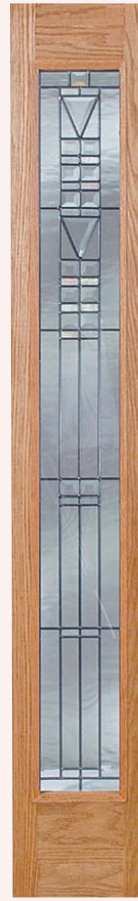

OC601B/TGP

* Also Available in Copper (TGC)