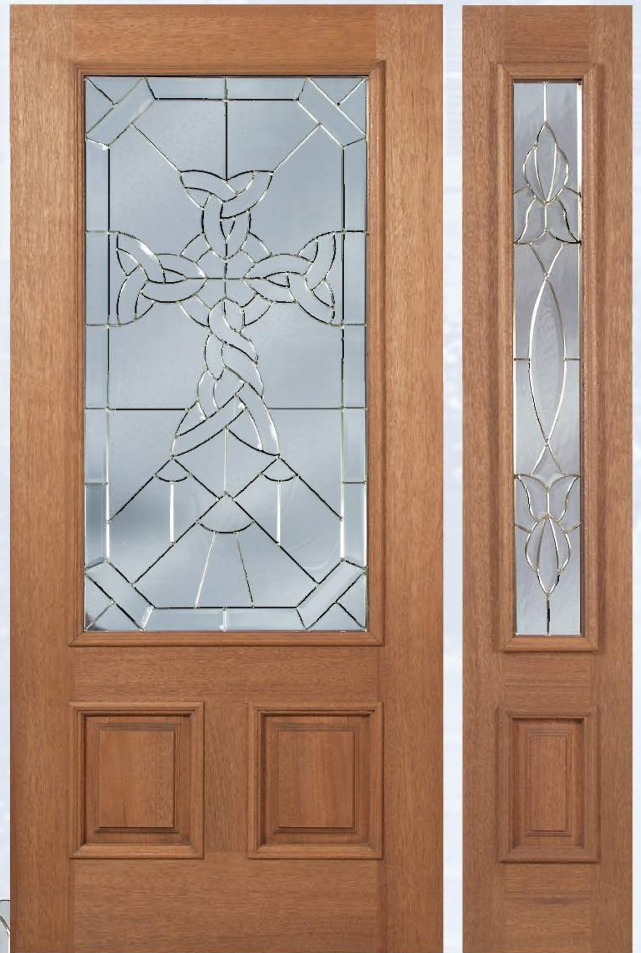

M529CC/TGB

*Wrought Iron Glass Options Come With Full-Sidelights Only