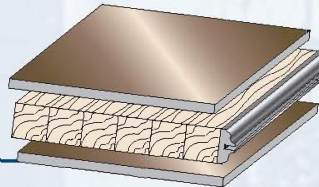

EXCELLENT SERIES

Excellence • Elegance • Eloquence...

Escon

Excellent Series

Door Features:

Escon Excellent Series has the doors and sidelights you need to customize the perfect entryway. This high quality collection of exterior Mahogany doors boasts One Side Raised Moulding and a variety of glass styles. All doors and complementing components are available in the stain and finish to complete your homes exterior.

Escon Doors Displaying the BTS symbol is your assurance of a door made with State-of-the-art construction techniques. All BTS Door Stiles are constructed with fused, solid wood pieces and laminated with a solid 5mm thick clear face for superior appearance and strength. Look for the BTS symbol on our doors -- It means the door is designed and built to provide an extreme level of protection against warping, cracking and splitting.