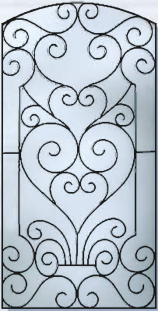

Available in Black and Brass

M525A/TGB

**Wrought Iron Glass Options Come With Full-Sidelights Only*

M525S/TGI*
Wrought Iron
Granite Background

M525W/TGI*
Wrought Iron
Granite Background

Door Designs:

(Additional 8 ft. doors on back page)