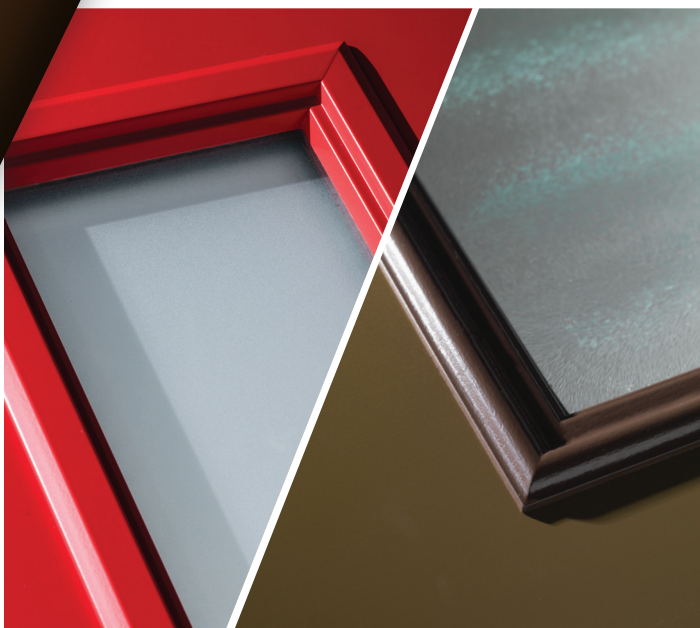

The Entrance as Modern Art.

PULSE

Discover Pulse..

Geometry with energy.

A contemporary series of door styles and glass designs combine to create both modern and vintage looks.

It's your decision, by design.

Pulse is fun and easy to mix and match. From vintage style to modern appeal, make a bold statement with your choice of door, glass and lite frame. Discover the possibilities. www.thermatru.com

IMPRINT AREA

Top: Pulse Echo, Low-E Glass with Flat Lite Frame, Door – S85CL
©2016 Therma-Tru Corp. All rights reserved. JAN 2016

THERMA-TRU
DOORS